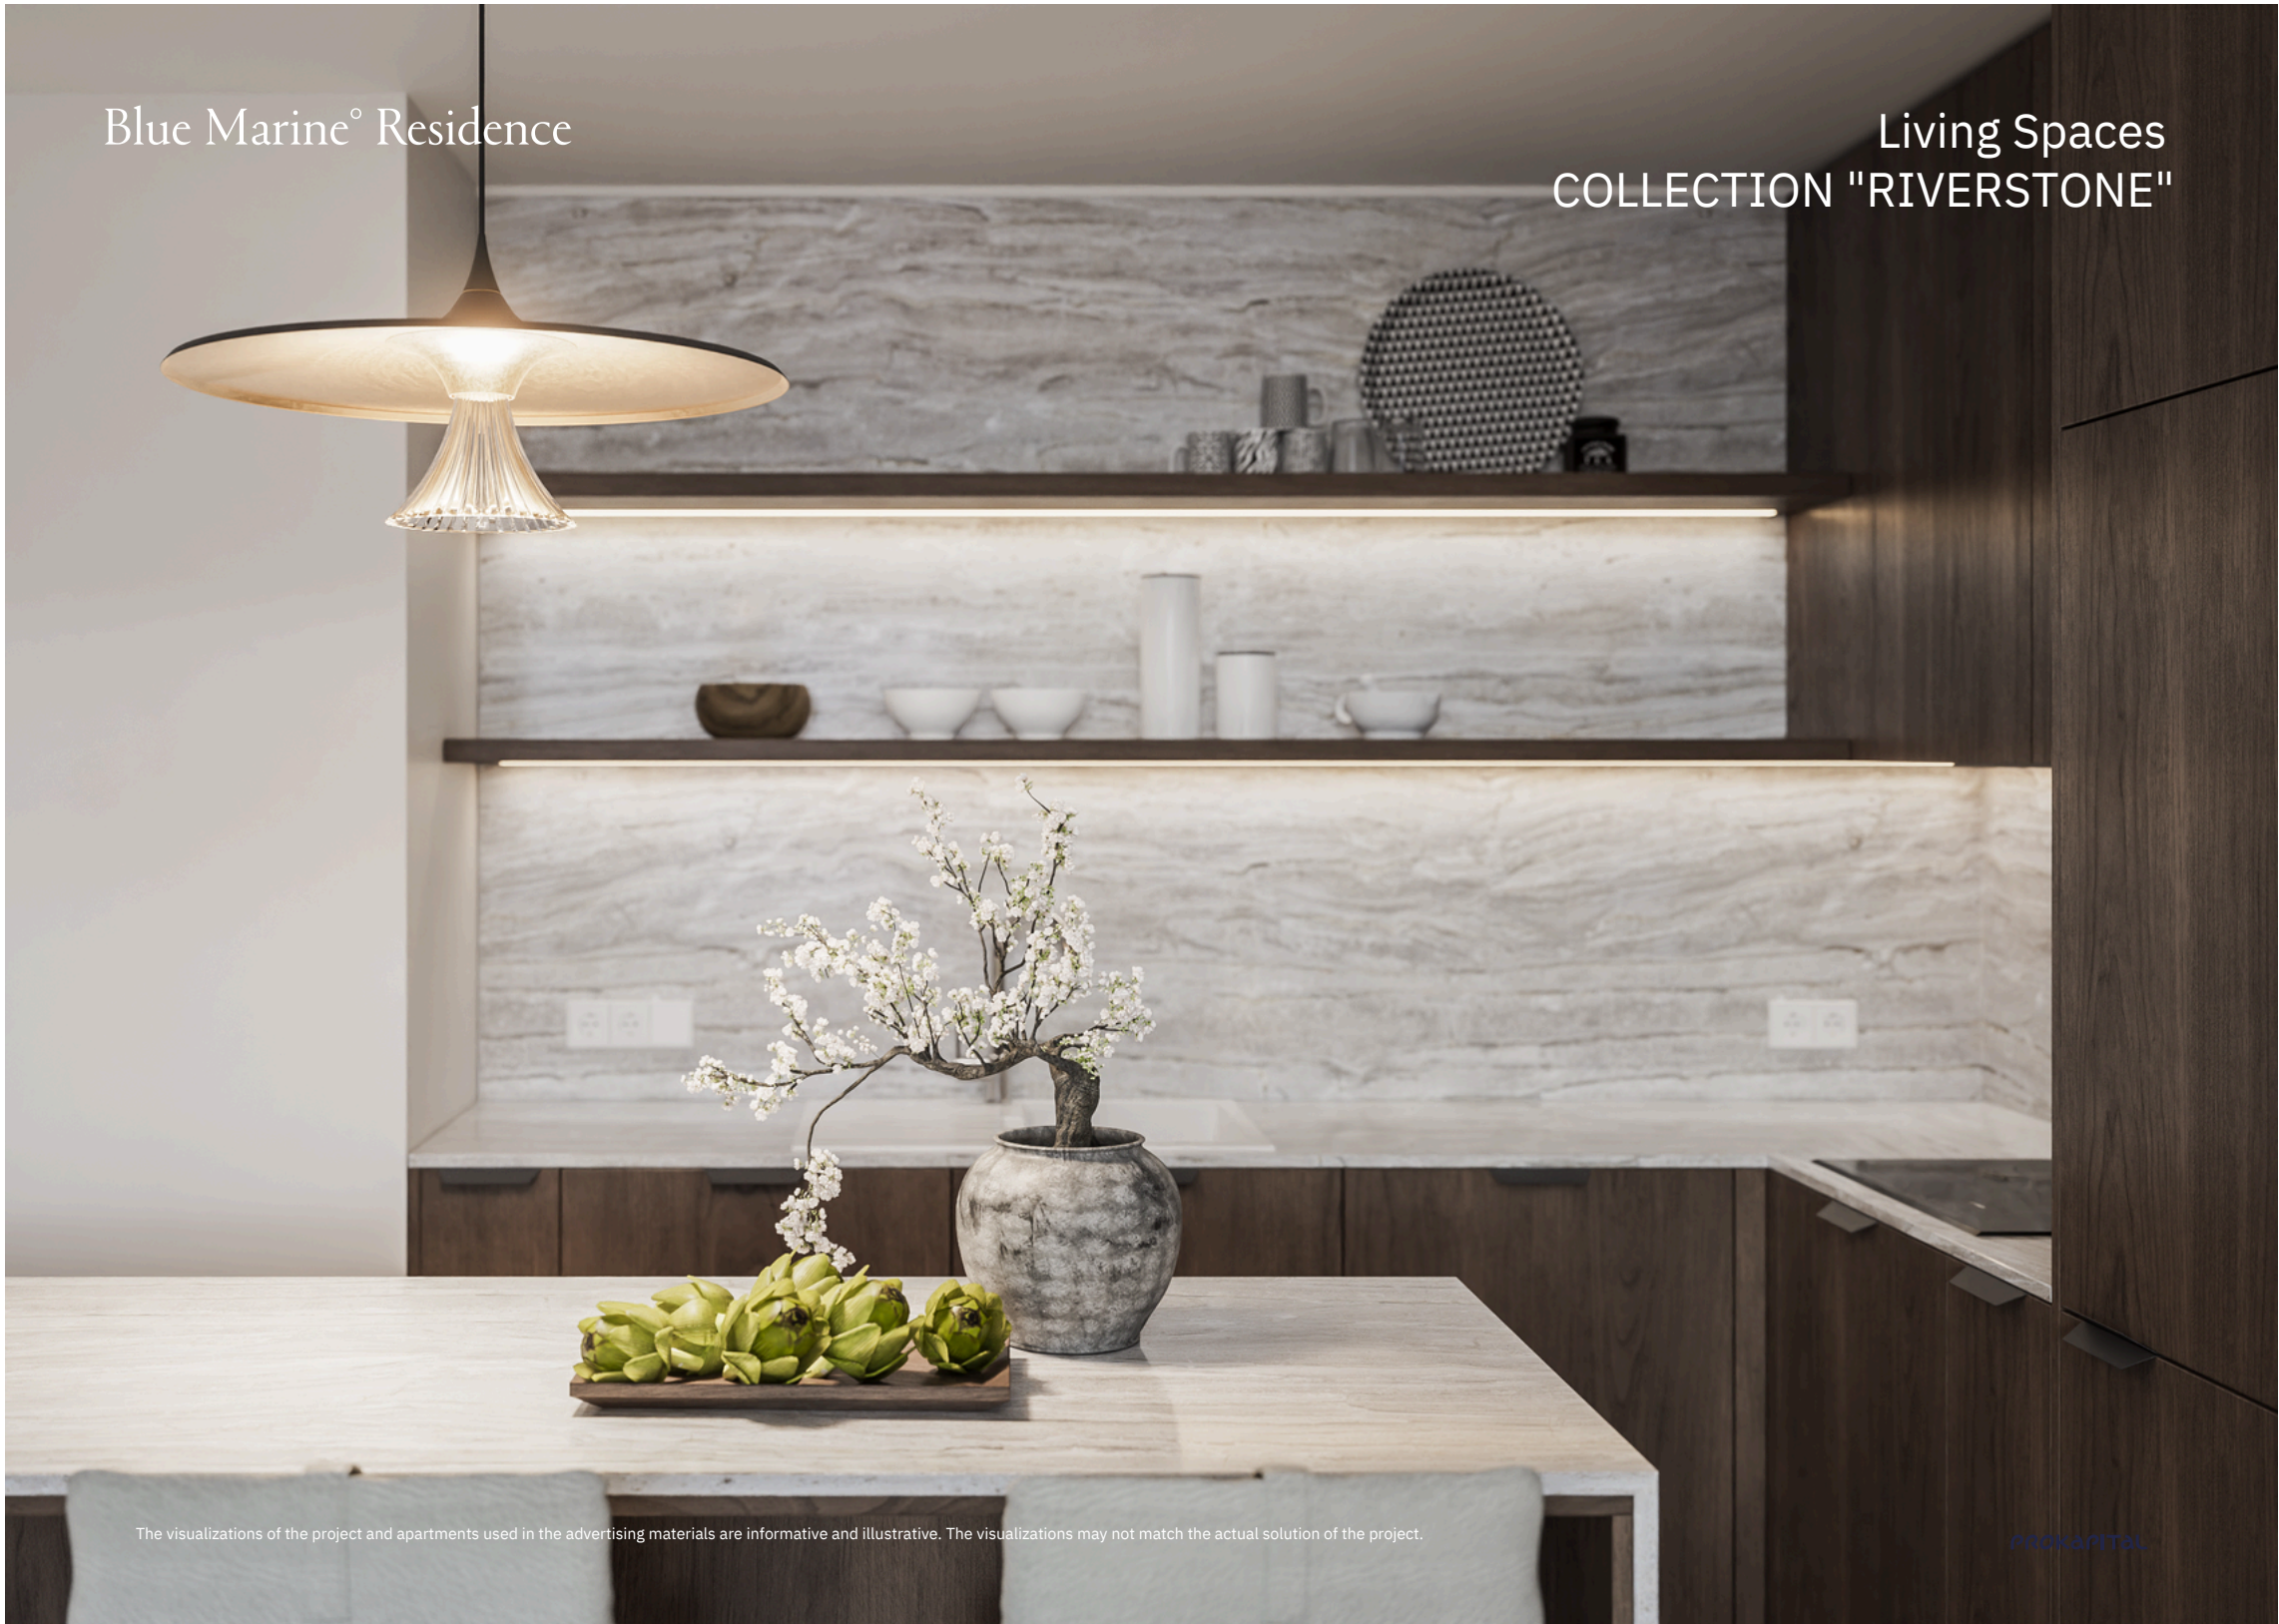

Blue Marine° Residence

Living Spaces
COLLECTION "RIVERSTONE"

The visualizations of the project and apartments used in the advertising materials are informative and illustrative. The visualizations may not match the actual solution of the project.

PROKAPITAL