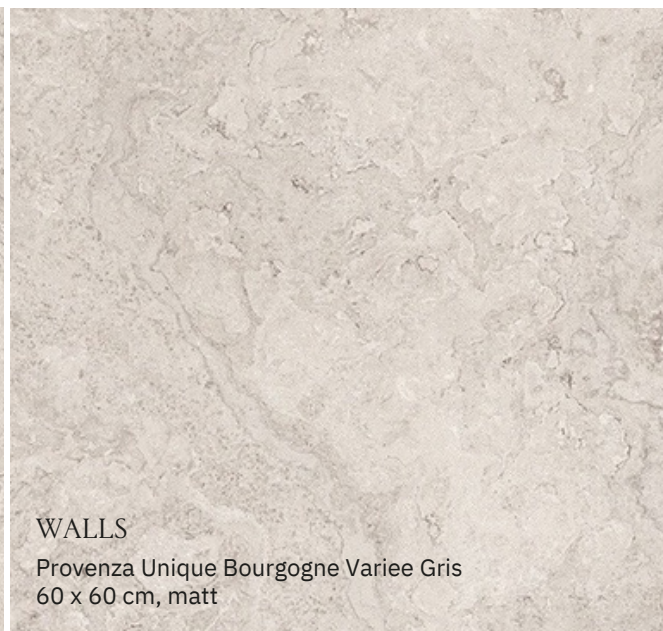

BUILT-IN LIGHT FIXTURES
Arkos Light DOT ROUND FIX IP54

WALLS

Provenza Unique Bourgogne Variee Gris
60 x 60 cm, matt