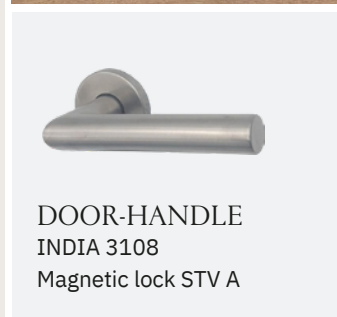

Blue Marine° Residence

Living Spaces COLLECTION "FLOW"